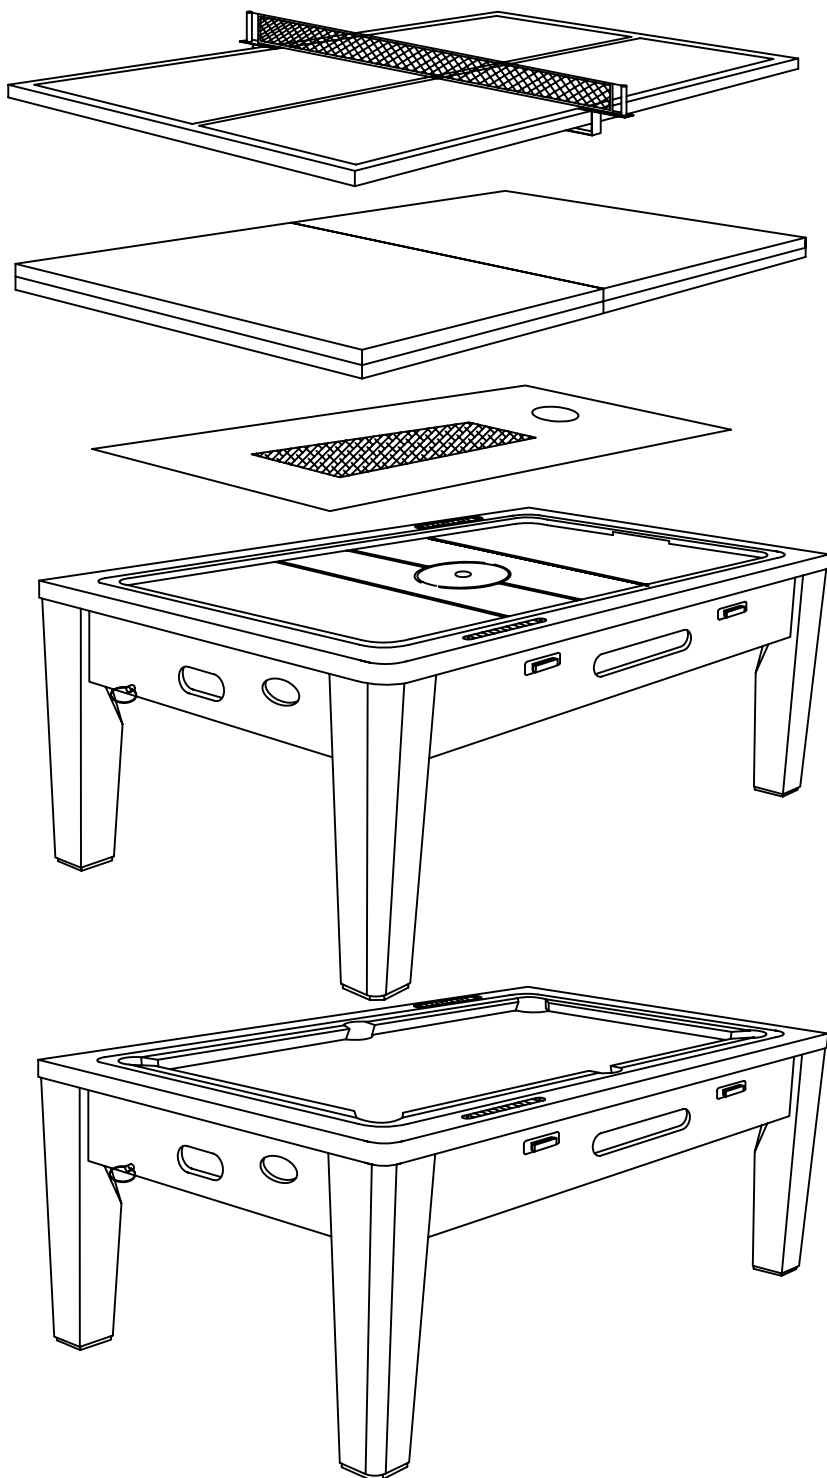

# 6 in 1 Game Table

ITEM NO.: WS09-04

# Parts List

<p>#1</p>  <p>Cabinet 1 piece</p>	<p>#2</p>  <p>Legs 4 pieces</p>	<p>#3</p>  <p>Leg leveler 4 pieces</p>	<p>#4</p>  <p>2 pieces</p>
<p>#5</p>  <p>Table tennis, Half Top 2 pieces</p>	<p>#6</p>  <p>5/16"X1-1/4" Bolt 16 pieces</p>	<p>#7</p>  <p>5/16" Washer 16 pieces</p>	<p>#8</p>  <p>1 piece</p>
<p>#9</p>  <p>Triangle 1 piece</p>	<p>#10</p>  <p>Chalk 2 pieces</p>	<p>#11</p>  <p>Billiard balls 1set</p>	<p>#12</p>  <p>Cue stick 2 pieces</p>
<p>#13</p>  <p>Brush 1 piece</p>	<p>#14</p>  <p>Felt 12 pieces</p>	<p>#15</p>  <p>Puck 4 pieces</p>	<p>#16</p>  <p>Pusher 4 pieces</p>
<p>#17</p>  <p>1 set</p>	<p>#18</p>  <p>Table tennis ball 2 pieces</p>	<p>#19</p>  <p>Table tennis paddle 2 pieces</p>	<p>#20</p>  <p>Table tennis net 1 piece</p>
<p>#21</p>  <p>Brass dowel Ø9mm 3 pieces</p>	<p>#22</p>  <p>1 piece</p>	<p>#23</p>  <p>1 set</p>	<p>#24</p>  <p>Spacer plug 6 pieces</p>

#25

Brass dowel Ø6mm  
3 pieces

#26

1 piece

#27

Playing cards  
2 pieces

#28

Wrench  
1 piece