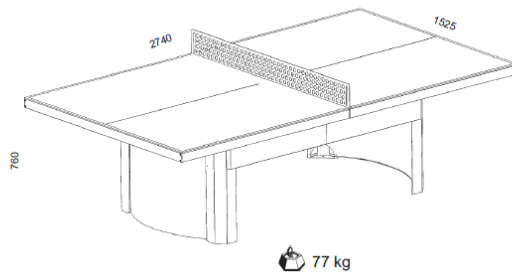

510 OUTDOOR

7 mm

OUTDOOR
RESIN LAMINATE

**MAT
TOP** 

 
Made in France

USES

Norme EN 14468-1 (class B)

	OUTDOOR
REFERENCE	
Models	510 M
Colours of tops	Grey 125 617 – Blue 125 615
Use	Outdoor
PLAYING QUALITY	
Thickness table top	7 mm
Coating	MATTOP
Adjustable net	Tension – Height (with advance net kit)
TABLETOP DURABILITY	
Playing surface	Resin laminate Ultra-durable
Frame surface	Aluzinc Outdoor Ultra-durable
SAFETY	
Locking system	Static
Corner protection pads	Yes
STABILITY - ROBUTNESS	
Frame height	60 mm
Leg type	Steel curve – Ground fastening system
EQUIPMENT – ERGONOMICS - MANOEUVRABILITY	
Wheelchair play	Yes
Net type	Steel fixed
POIDS - DIMENSIONS	
Table weight	77 kg
Packaged weight	89 kg
Playing dimensions	2740 x 1525 x 760 mm
GUARANTEE	
Guarantee	10 years
Approval	FFTT LEISURE
Category (European Standards)	EN 14468-1 – CLASSE B