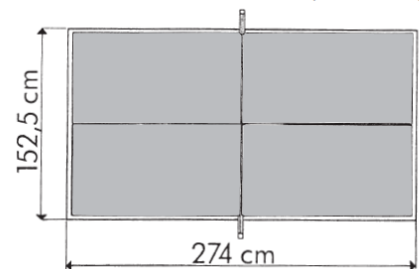

510 OUTDOOR

7 mm

OUTDOOR
RESIN LAMINATE

**MAT
TOP** 

 
Made in France

USES

Norme EN 14468-1 (class B)

	OUTDOOR
REFERENCE	
Models	510 M
Colours of tops	Grey 125 617 – Blue 125 615
Use	Outdoor
PLAYING QUALITY	
Thickness table top	7 mm
Coating	MATTOP
Adjustable net	Tension – Height (with advance net kit)
TABLETOP DURABILITY	
Playing surface	Resin laminate Ultra-durable
Frame surface	Aluzinc Outdoor Ultra-durable
SAFETY	
Locking system	Static
Corner protection pads	Yes
STABILITY - ROBUTNESS	
Frame height	60 mm
Leg type	Steel curve – Ground fastening system
EQUIPMENT – ERGONOMICS - MANOEUVRABILITY	
Wheelchair play	Yes
Net type	Steel fixed
POIDS - DIMENSIONS	
Table weight	77 kg
Packaged weight	89 kg
Playing dimensions	2740 x 1525 x 760 mm
GUARANTEE	
Guarantee	10 years
Approval	FFTT LEISURE
Category (European Standards)	EN 14468-1 – CLASSE B