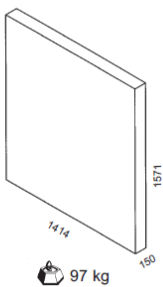

510 OUTDOOR

7 mm

OUTDOOR
RESIN LAMINATE

**MAT
TOP** 

 
Made in France

USES

Norme EN 14468-1 (class B)

	OUTDOOR
REFERENCE	
Models	510 M
Colours of tops	Grey 125 617 – Blue 125 615
Use	Outdoor
PLAYING QUALITY	
Thickness table top	7 mm
Coating	MATTOP
Adjustable net	Tension – Height (with advance net kit)
TABLETOP DURABILITY	
Playing surface	Resin laminate Ultra-durable
Frame surface	Aluzinc Outdoor Ultra-durable
SAFETY	
Locking system	Static
Corner protection pads	Yes
STABILITY - ROBUTNESS	
Frame height	60 mm
Leg type	Steel curve – Ground fastening system
EQUIPMENT – ERGONOMICS - MANOEUVRABILITY	
Wheelchair play	Yes
Net type	Steel fixed
POIDS - DIMENSIONS	
Table weight	77 kg
Packaged weight	89 kg
Playing dimensions	2740 x 1525 x 760 mm
GUARANTEE	
Guarantee	10 years
Approval	FFTT LEISURE
Category (European Standards)	EN 14468-1 – CLASSE B