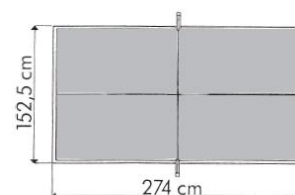

USES

Fiche technique

Outdoor: 98 kg

Outdoor: 84 kg

PLAY-BACK

Norme EN 14468-1 (classe B)

	OUTDOOR
REFERENCE	
Models	540 M
Colours of tops	Grey 125 607
Use	Outdoor
PLAYING QUALITY	
Thickness table top	7 mm
Coating	MATTOP
Adjustable net	Tension – Height (with advance net kit)
TABLETOP DURABILITY	
Playing surface	Resin laminate Ultra-durable
Frame surface	Aluzinc Outdoor Ultra-durable
SAFETY	
Compact Technology	Yes
Locking system	DSI
Locking points	16 points
STABILITY - ROBUTNESS	
Frame height	60 mm
Leg type	Arched
Leg dimensions	120 x 60 mm
Adjustable leg pad	Ø 120 mm
Wheels type	Special Outdoor (Double wheels Oversize)
EQUIPMENT – ERGONOMICS - MANOEUVRABILITY	
Wheelchair play	Yes
Wheels (thickness x diameter)	32 mm x 200 mm
Net type	Steel fixed
POIDS - DIMENSIONS	
Table weight	84 kg
Packaged weight	98 kg
Playing dimensions	2740 x 1525 x 760 mm
GUARANTEE	
Guarantee	10 years
Approval	FFTT LEISURE
Category (European Standards)	EN 14468-1 – CLASSE B