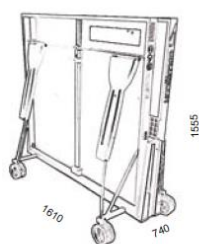

7 mm

± 60 mm

OUTDOOR
RESIN LAMINATE

Made in France

MAT TOP ■ **DSI** **COMPACT**
TECHNOLOGY

- PLAYING QUALITY
- TABLETOP DURABILITY
- SAFETY
- STABILITY - ROBUSTNESS
- EQUIPMENT - ERGONOMICS
- MANOEUVRABILITY

USES

Fiche technique

Outdoor: 98 kg

Outdoor: 84 kg

PLAY-BACK

Norme EN 14468-1 (classe B)

	OUTDOOR
REFERENCE	
Models	540 M
Colours of tops	Grey 125 607
Use	Outdoor
PLAYING QUALITY	
Thickness table top	7 mm
Coating	MATTOP
Adjustable net	Tension – Height (with advance net kit)
TABLETOP DURABILITY	
Playing surface	Resin laminate Ultra-durable
Frame surface	Aluzinc Outdoor Ultra-durable
SAFETY	
Compact Technology	Yes
Locking system	DSI
Locking points	16 points
STABILITY - ROBUTNESS	
Frame height	60 mm
Leg type	Arched
Leg dimensions	120 x 60 mm
Adjustable leg pad	Ø 120 mm
Wheels type	Special Outdoor (Double wheels Oversize)
EQUIPMENT – ERGONOMICS - MANOEUVRABILITY	
Wheelchair play	Yes
Wheels (thickness x diameter)	32 mm x 200 mm
Net type	Steel fixed
POIDS - DIMENSIONS	
Table weight	84 kg
Packaged weight	98 kg
Playing dimensions	2740 x 1525 x 760 mm
GUARANTEE	
Guarantee	10 years
Approval	FFTT LEISURE
Category (European Standards)	EN 14468-1 – CLASSE B