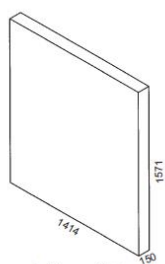

7 mm

± 60 mm

OUTDOOR
RESIN LAMINATE

Made in France

MAT TOP ■ **DSI** **COMPACT**
TECHNOLOGY

- PLAYING QUALITY
- TABLETOP DURABILITY
- SAFETY
- STABILITY - ROBUSTNESS
- EQUIPMENT - ERGONOMICS
- MANOEUVRABILITY

USES

Fiche technique

Outdoor: 98 kg

Outdoor: 84 kg

PLAY-BACK

Norme EN 14468-1 (classe B)

	OUTDOOR
REFERENCE	
Models	540 M
Colours of tops	Grey 125 607
Use	Outdoor
PLAYING QUALITY	
Thickness table top	7 mm
Coating	MATTOP
Adjustable net	Tension – Height (with advance net kit)
TABLETOP DURABILITY	
Playing surface	Resin laminate Ultra-durable
Frame surface	Aluzinc Outdoor Ultra-durable
SAFETY	
Compact Technology	Yes
Locking system	DSI
Locking points	16 points
STABILITY - ROBUTNESS	
Frame height	60 mm
Leg type	Arched
Leg dimensions	120 x 60 mm
Adjustable leg pad	Ø 120 mm
Wheels type	Special Outdoor (Double wheels Oversize)
EQUIPMENT – ERGONOMICS - MANOEUVRABILITY	
Wheelchair play	Yes
Wheels (thickness x diameter)	32 mm x 200 mm
Net type	Steel fixed
POIDS - DIMENSIONS	
Table weight	84 kg
Packaged weight	98 kg
Playing dimensions	2740 x 1525 x 760 mm
GUARANTEE	
Guarantee	10 years
Approval	FFTT LEISURE
Category (European Standards)	EN 14468-1 – CLASSE B