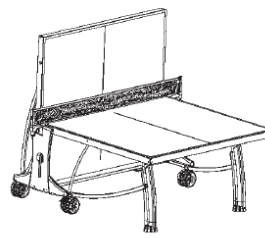

8 mm

OUTDOOR
RESIN LAMINATE

Made in France

**MAT
TOP**

DSI **COMPACT**
TECHNOLOGY

- PLAYING QUALITY
- TABLETOP DURABILITY
- SAFETY
- STABILITY - ROBUSTNESS
- EQUIPMENT - ERGONOMICS
- MANOEUVRABILITY

HOME & PRIVATE USE	CLUBS TOURNAMENTS	SCHOOL	PUBLIC PARKS	HOTELS RESORTS	ENTERPRISES SPECIAL EVENTS
+++				+++	+++

USES

PLAYBACK

Norme EN 14468-1 (classe C)

	OUTDOOR
REFERENCE	
Models	700 M Crossover
Colours of tops	Grey 157 807
Use	Outdoor
PLAYING QUALITY	
Thickness table top	8 mm
Coating	MATTOP
Adjustable net	Tension - Height
TABLETOP DURABILITY	
Playing surface	Resin laminate Ultra-durable
Frame surface	Aluzinc Outdoor Ultra-durable
SAFETY	
Compact Technology	Yes
Locking sytem	DSI
Locking points	16 points
STABILITY - ROBUTNESS	
Frame height	60 mm
Leg dimensions	120 x 60 mm
Leg type	Arched
Adjustable leg pad	Ø 120 mm
Wheels type	Special Outdoor (Double wheels Oversize XXL)
Brakes	4
EQUIPMENT – ERGONOMICS - MANOEUVRABILITY	
Wheels (thickness x diameter)	38 mm x 200 mm
Racket storage	4
Ball storage	Yes
Wheelchair play	Yes
Net type	Retractable
POIDS - DIMENSIONS	
Table weight	98 kg
Packaged weight	111 kg
Playing dimensions	2740 x 1525 x 760 mm
GUARANTEE	
Pieces Guarantee	10 years with exceptions (wheels, net and net posts)
Playing surface Guarantee	10 years
Approval	FFTT LEISURE (HIGH QUALITY)
Category (European Standards)	EN 14468-1 – CLASSE C