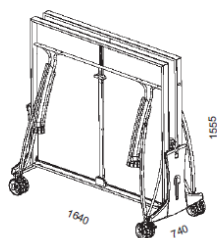

USES

PLAYBACK

Norme EN 14468-1 (classe C)

	OUTDOOR
REFERENCE	
Models	700 M Crossover
Colours of tops	Grey 157 807
Use	Outdoor
PLAYING QUALITY	
Thickness table top	8 mm
Coating	MATTOP
Adjustable net	Tension - Height
TABLETOP DURABILITY	
Playing surface	Resin laminate Ultra-durable
Frame surface	Aluzinc Outdoor Ultra-durable
SAFETY	
Compact Technology	Yes
Locking sytem	DSI
Locking points	16 points
STABILITY - ROBUTNESS	
Frame height	60 mm
Leg dimensions	120 x 60 mm
Leg type	Arched
Adjustable leg pad	Ø 120 mm
Wheels type	Special Outdoor (Double wheels Oversize XXL)
Brakes	4
EQUIPMENT – ERGONOMICS - MANOEUVRABILITY	
Wheels (thickness x diameter)	38 mm x 200 mm
Racket storage	4
Ball storage	Yes
Wheelchair play	Yes
Net type	Retractable
POIDS - DIMENSIONS	
Table weight	98 kg
Packaged weight	111 kg
Playing dimensions	2740 x 1525 x 760 mm
GUARANTEE	
Pieces Guarantee	10 years with exceptions (wheels, net and net posts)
Playing surface Guarantee	10 years
Approval	FFTT LEISURE (HIGH QUALITY)
Category (European Standards)	EN 14468-1 – CLASSE C