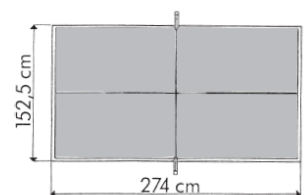

USES

PLAYBACK

Norme EN 14468-1 (classe C)

	OUTDOOR
REFERENCE	
Models	700 M Crossover
Colours of tops	Grey 157 807
Use	Outdoor
PLAYING QUALITY	
Thickness table top	8 mm
Coating	MATTOP
Adjustable net	Tension - Height
TABLETOP DURABILITY	
Playing surface	Resin laminate Ultra-durable
Frame surface	Aluzinc Outdoor Ultra-durable
SAFETY	
Compact Technology	Yes
Locking sytem	DSI
Locking points	16 points
STABILITY - ROBUTNESS	
Frame height	60 mm
Leg dimensions	120 x 60 mm
Leg type	Arched
Adjustable leg pad	Ø 120 mm
Wheels type	Special Outdoor (Double wheels Oversize XXL)
Brakes	4
EQUIPMENT – ERGONOMICS - MANOEUVRABILITY	
Wheels (thickness x diameter)	38 mm x 200 mm
Racket storage	4
Ball storage	Yes
Wheelchair play	Yes
Net type	Retractable
POIDS - DIMENSIONS	
Table weight	98 kg
Packaged weight	111 kg
Playing dimensions	2740 x 1525 x 760 mm
GUARANTEE	
Pieces Guarantee	10 years with exceptions (wheels, net and net posts)
Playing surface Guarantee	10 years
Approval	FFTT LEISURE (HIGH QUALITY)
Category (European Standards)	EN 14468-1 – CLASSE C