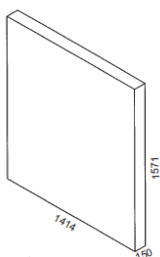

USES

PLAYBACK

Norme EN 14468-1 (classe C)

	OUTDOOR
REFERENCE	
Models	700 M Crossover
Colours of tops	Grey 157 807
Use	Outdoor
PLAYING QUALITY	
Thickness table top	8 mm
Coating	MATTOP
Adjustable net	Tension - Height
TABLETOP DURABILITY	
Playing surface	Resin laminate Ultra-durable
Frame surface	Aluzinc Outdoor Ultra-durable
SAFETY	
Compact Technology	Yes
Locking sytem	DSI
Locking points	16 points
STABILITY - ROBUTNESS	
Frame height	60 mm
Leg dimensions	120 x 60 mm
Leg type	Arched
Adjustable leg pad	Ø 120 mm
Wheels type	Special Outdoor (Double wheels Oversize XXL)
Brakes	4
EQUIPMENT – ERGONOMICS - MANOEUVRABILITY	
Wheels (thickness x diameter)	38 mm x 200 mm
Racket storage	4
Ball storage	Yes
Wheelchair play	Yes
Net type	Retractable
POIDS - DIMENSIONS	
Table weight	98 kg
Packaged weight	111 kg
Playing dimensions	2740 x 1525 x 760 mm
GUARANTEE	
Pieces Guarantee	10 years with exceptions (wheels, net and net posts)
Playing surface Guarantee	10 years
Approval	FFTT LEISURE (HIGH QUALITY)
Category (European Standards)	EN 14468-1 – CLASSE C