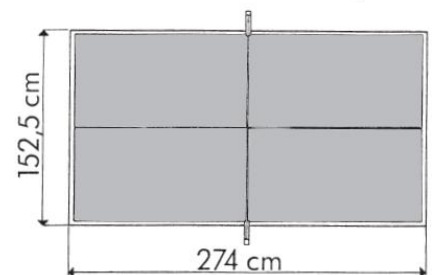

# PARK

9 mm

80 mm

OUTDOOR  
RESIN LAMINATE

**MAT  
TOP**

Made in France

HOME & PRIVATE USE	CLUBS TOURNAMENTS	SCHOOL	PUBLIC PARKS	HOTELS RESORTS	ENTERPRISES SPECIAL EVENTS
		+	+++	+++	+++

USES

Norme EN 14468-1 / 15312 (classe C)

282 kg

162 kg

	<b>OUTDOOR</b>
<b>REFERENCE</b>	
<b>Models</b>	Park
<b>Colours of tops</b>	Grey 123 137
<b>Use</b>	Outdoor
<b>PLAYING QUALITY</b>	
<b>Thickness table top</b>	9 mm
<b>Coating</b>	MATTOP
<b>Adjustable net</b>	Tension – Height (with advance net kit)
<b>TABLETOP DURABILITY</b>	
<b>Playing surface</b>	Resin laminate Ultra-durable
<b>Frame surface</b>	Aluzinc Outdoor Ultra-durable
<b>SAFETY</b>	
<b>Locking system</b>	Static
<b>Corner protection pads</b>	Yes
<b>STABILITY - ROBUTNESS</b>	
<b>Frame height</b>	80 mm
<b>Leg dimensions</b>	90 mm
<b>Leg type</b>	Hot-dip galvanization
<b>EQUIPMENT – ERGONOMICS - MANOEUVRABILITY</b>	
<b>Wheelchair play</b>	Yes
<b>Net type</b>	Steel fixed
<b>POIDS - DIMENSIONS</b>	
<b>Table weight</b>	162 kg
<b>Packaged weight</b>	282 kg
<b>Playing dimensions</b>	2740 x 1525 x 760 mm
<b>GUARANTEE</b>	
<b>Guarantee</b>	10 years
<b>Approval</b>	FFTT LEISURE
<b>Category (European Standards)</b>	EN 14468-1 – CLASSE B