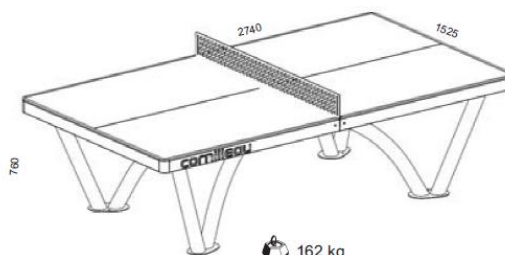

# PARK

9 mm

80 mm

OUTDOOR  
RESIN LAMINATE

**MAT  
TOP**

Made in France

HOME & PRIVATE USE	CLUBS TOURNAMENTS	SCHOOL	PUBLIC PARKS	HOTELS RESORTS	ENTERPRISES SPECIAL EVENTS
		+	+++	+++	+++

USES

Norme EN 14468-1 / 15312 (classe C)

282 kg

162 kg

	<b>OUTDOOR</b>
<b>REFERENCE</b>	
<b>Models</b>	Park
<b>Colours of tops</b>	Grey 123 137
<b>Use</b>	Outdoor
<b>PLAYING QUALITY</b>	
<b>Thickness table top</b>	9 mm
<b>Coating</b>	MATTOP
<b>Adjustable net</b>	Tension – Height (with advance net kit)
<b>TABLETOP DURABILITY</b>	
<b>Playing surface</b>	Resin laminate Ultra-durable
<b>Frame surface</b>	Aluzinc Outdoor Ultra-durable
<b>SAFETY</b>	
<b>Locking system</b>	Static
<b>Corner protection pads</b>	Yes
<b>STABILITY - ROBUTNESS</b>	
<b>Frame height</b>	80 mm
<b>Leg dimensions</b>	90 mm
<b>Leg type</b>	Hot-dip galvanization
<b>EQUIPMENT – ERGONOMICS - MANOEUVRABILITY</b>	
<b>Wheelchair play</b>	Yes
<b>Net type</b>	Steel fixed
<b>POIDS - DIMENSIONS</b>	
<b>Table weight</b>	162 kg
<b>Packaged weight</b>	282 kg
<b>Playing dimensions</b>	2740 x 1525 x 760 mm
<b>GUARANTEE</b>	
<b>Guarantee</b>	10 years
<b>Approval</b>	FFTT LEISURE
<b>Category (European Standards)</b>	EN 14468-1 – CLASSE B