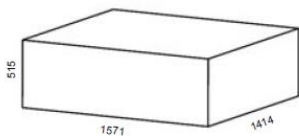

# PARK

9 mm

80 mm

OUTDOOR  
RESIN LAMINATE

**MAT  
TOP**

Made in France

HOME & PRIVATE USE	CLUBS TOURNAMENTS	SCHOOL	PUBLIC PARKS	HOTELS RESORTS	ENTERPRISES SPECIAL EVENTS
		+	+++	+++	+++

USES

Norme EN 14468-1 / 15312 (classe C)

282 kg

162 kg

	<b>OUTDOOR</b>
<b>REFERENCE</b>	
<b>Models</b>	Park
<b>Colours of tops</b>	Grey 123 137
<b>Use</b>	Outdoor
<b>PLAYING QUALITY</b>	
<b>Thickness table top</b>	9 mm
<b>Coating</b>	MATTOP
<b>Adjustable net</b>	Tension – Height (with advance net kit)
<b>TABLETOP DURABILITY</b>	
<b>Playing surface</b>	Resin laminate Ultra-durable
<b>Frame surface</b>	Aluzinc Outdoor Ultra-durable
<b>SAFETY</b>	
<b>Locking system</b>	Static
<b>Corner protection pads</b>	Yes
<b>STABILITY - ROBUTNESS</b>	
<b>Frame height</b>	80 mm
<b>Leg dimensions</b>	90 mm
<b>Leg type</b>	Hot-dip galvanization
<b>EQUIPMENT – ERGONOMICS - MANOEUVRABILITY</b>	
<b>Wheelchair play</b>	Yes
<b>Net type</b>	Steel fixed
<b>POIDS - DIMENSIONS</b>	
<b>Table weight</b>	162 kg
<b>Packaged weight</b>	282 kg
<b>Playing dimensions</b>	2740 x 1525 x 760 mm
<b>GUARANTEE</b>	
<b>Guarantee</b>	10 years
<b>Approval</b>	FFTT LEISURE
<b>Category (European Standards)</b>	EN 14468-1 – CLASSE B