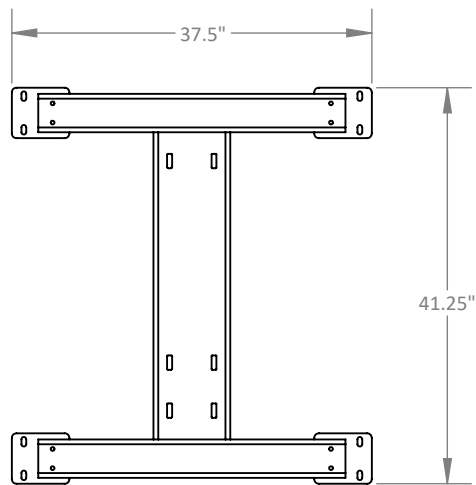

FIRST TEAM SPORTS INC.
HUTCHINSON, KS 67501
1-800-649-3688
www.firstteaminc.com

VERSICHAMP
WALL MOUNTED
BASKETBALL GOAL
PRODUCT SUBMITTAL

TOP VIEW

BACKBOARD SIZE 36"X48" TO 36"X60"
AVAILABLE IN TEMPERED GLASS OR CLEAR ACRYLIC

2" X 8" X 7' LONG
WALL BOARDS WITH CLEAR FINISH

FRONT VIEW

SIDE VIEW