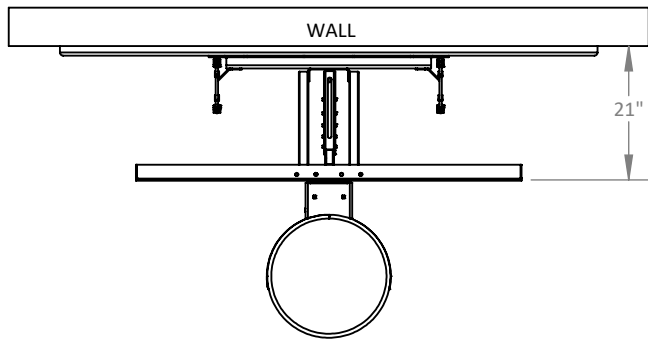

FIRST TEAM SPORTS INC.
HUTCHINSON, KS 67501
1-800-649-3688
www.firstteaminc.com

VERSICHAMP
WALL MOUNTED
BASKETBALL GOAL
PRODUCT SUBMITTAL

TOP VIEW

BACKBOARD SIZE 36"X48" TO 36"X60"
AVAILABLE IN TEMPERED GLASS OR CLEAR ACRYLIC

2" X 8" X 7' LONG
WALL BOARDS WITH CLEAR FINISH

FRONT VIEW

SIDE VIEW