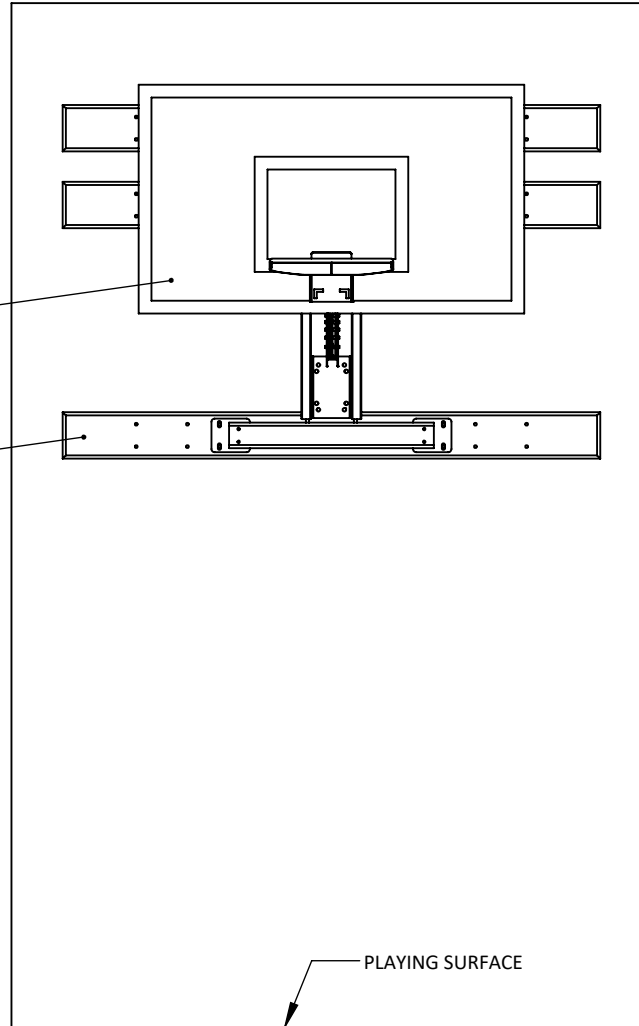

FIRST TEAM SPORTS INC.
HUTCHINSON, KS 67501
1-800-649-3688
www.firstteaminc.com

VERSICHAMP
WALL MOUNTED
BASKETBALL GOAL
PRODUCT SUBMITTAL

TOP VIEW

BACKBOARD SIZE 36"X48" TO 36"X60"
AVAILABLE IN TEMPERED GLASS OR CLEAR ACRYLIC

2" X 8" X 7' LONG
WALL BOARDS WITH CLEAR FINISH

FRONT VIEW

SIDE VIEW