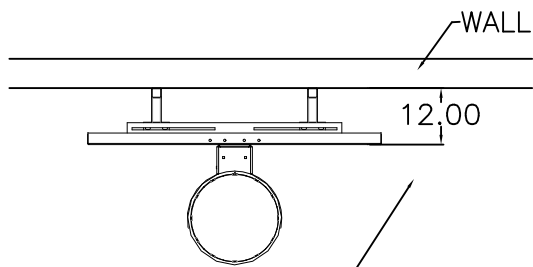

FIRST TEAM SPORTS INC.
HUTCHINSON, KS 67501

1-800-649-3688
www.firstteaminc.com

POWERMOUNT BASKETBALL GOAL
PRODUCT SUBMITTAL

TOP VIEW

BACKBOARD SIZE 36"x60" TO 42"x72"
AVAILABLE IN TEMPERED GLASS,
CLEAR ACRYLIC, STEEL, ALUMINUM
OR FIBERGLASS

DISTANCE VARIABLE
FROM 12" TO 38"

BACK VIEW

FRONT VIEW

SIDE VIEW

ALLOW 15" WALL TO
BACKBOARD IF FT300
HEIGHT ADJUSTER IS USED

PLAYING SURFACE