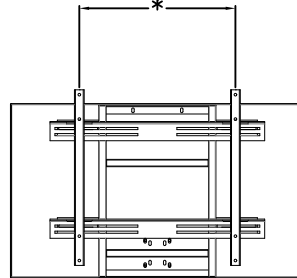

FIRST TEAM SPORTS INC.
HUTCHINSON, KS 67501

1-800-649-3688
www.firstteaminc.com

POWERMOUNT BASKETBALL GOAL
PRODUCT SUBMITTAL

TOP VIEW

BACKBOARD SIZE 36"x60" TO 42"x72"
AVAILABLE IN TEMPERED GLASS,
CLEAR ACRYLIC, STEEL, ALUMINUM
OR FIBERGLASS

DISTANCE VARIABLE
FROM 12" TO 38"

BACK VIEW

FRONT VIEW

SIDE VIEW

ALLOW 15" WALL TO
BACKBOARD IF FT300
HEIGHT ADJUSTER IS USED

PLAYING SURFACE