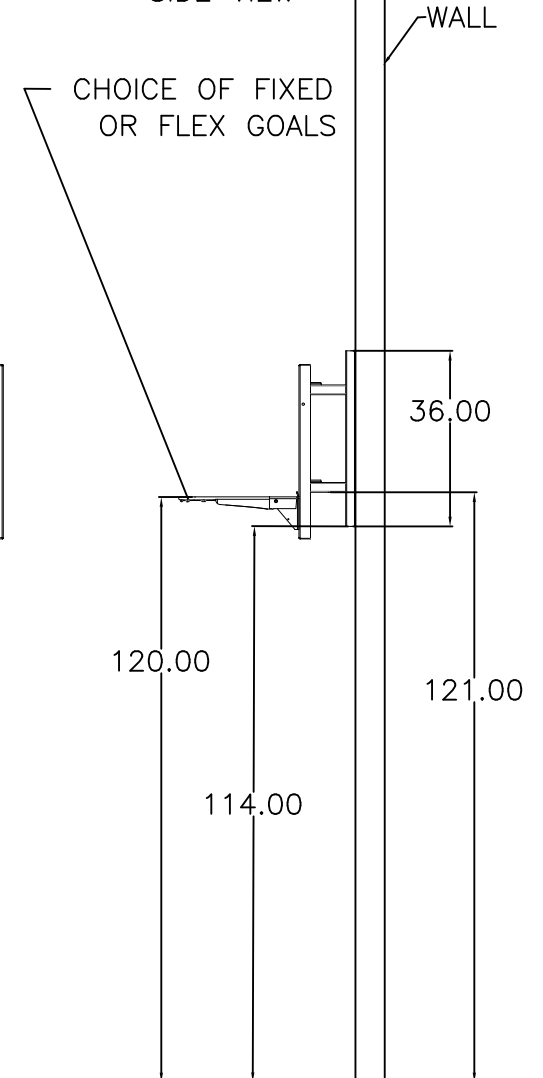

FIRST TEAM SPORTS INC.
HUTCHINSON, KS 67501

1-800-649-3688
www.firstteaminc.com

POWERMOUNT BASKETBALL GOAL
PRODUCT SUBMITTAL

TOP VIEW

BACKBOARD SIZE 36"x60" TO 42"x72"
AVAILABLE IN TEMPERED GLASS,
CLEAR ACRYLIC, STEEL, ALUMINUM
OR FIBERGLASS

DISTANCE VARIABLE
FROM 12" TO 38"

BACK VIEW

FRONT VIEW

SIDE VIEW

ALLOW 15" WALL TO
BACKBOARD IF FT300
HEIGHT ADJUSTER IS USED

PLAYING SURFACE